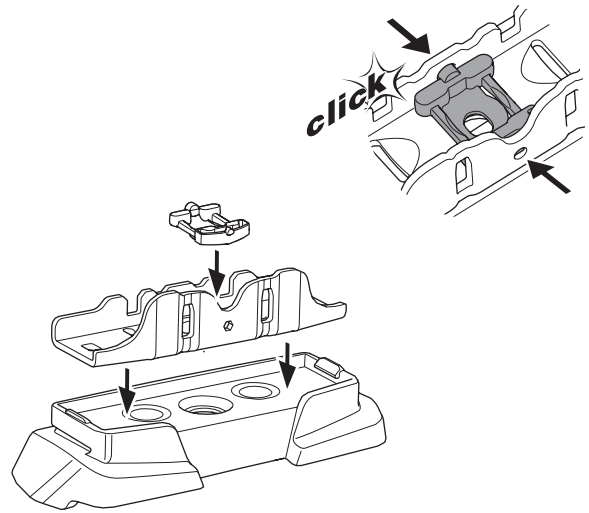

1

Kit 187058

SUBARU Levorg, 5-dr Estate, 14-20
SUBARU WRX, 4-dr Sedan, 18-

ISO 11154-E

This kit is only for vehicles with fixpoint mounting.

3

4

5