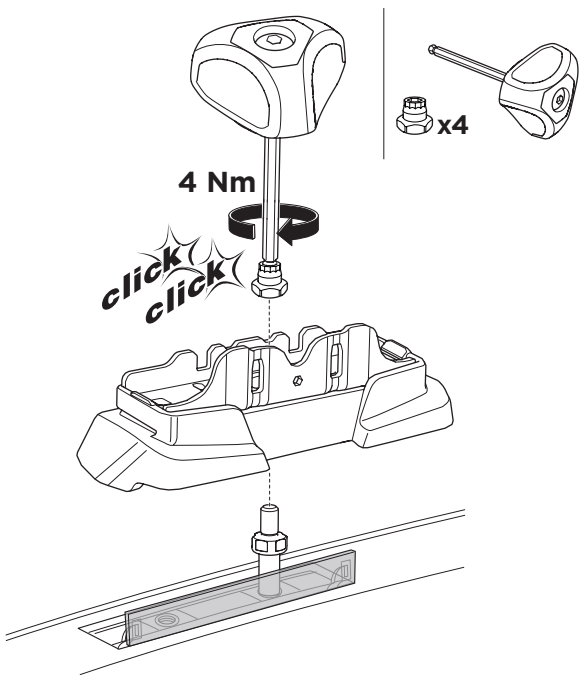

1

Kit 187058

SUBARU Levorg, 5-dr Estate, 14-20
SUBARU WRX, 4-dr Sedan, 18-

ISO 11154-E

This kit is only for vehicles with fixpoint mounting.

3

4

5