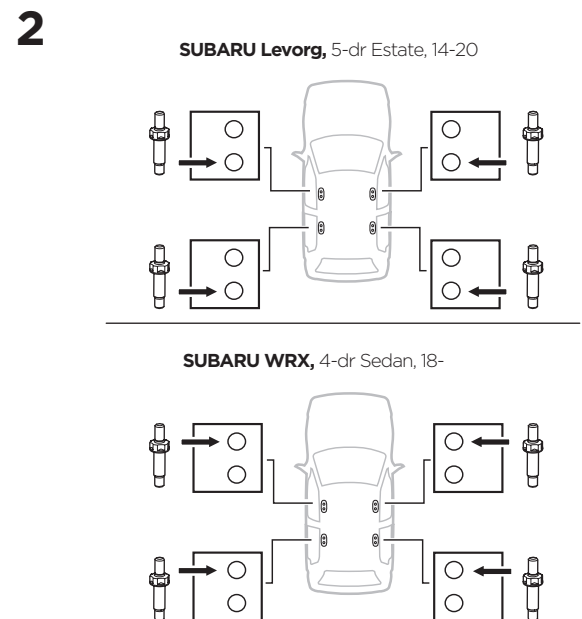

1

Kit 187058

SUBARU Levorg, 5-dr Estate, 14-20
SUBARU WRX, 4-dr Sedan, 18-

ISO 11154-E

This kit is only for vehicles with fixpoint mounting.

3

4

5