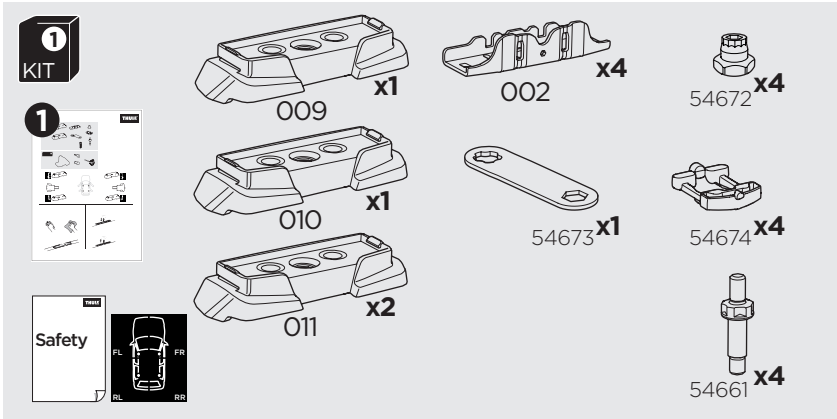

1

Kit 187058

SUBARU Levorg, 5-dr Estate, 14-20
SUBARU WRX, 4-dr Sedan, 18-

ISO 11154-E

This kit is only for vehicles with fixpoint mounting.

3

4

5