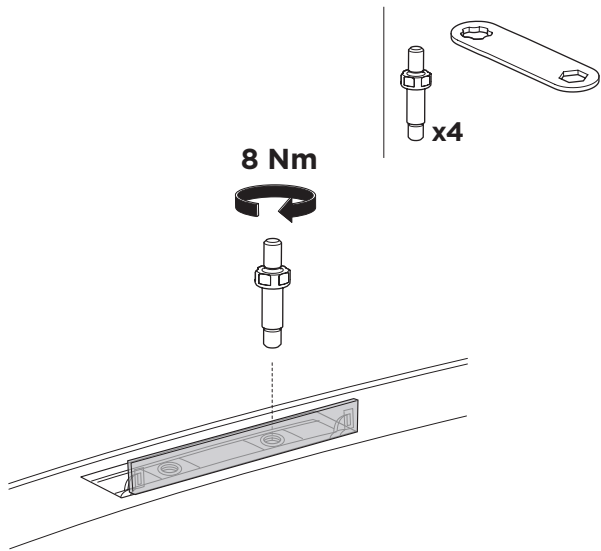

1

Kit 187058

SUBARU Levorg, 5-dr Estate, 14-20
SUBARU WRX, 4-dr Sedan, 18-

ISO 11154-E

This kit is only for vehicles with fixpoint mounting.

3

4

5