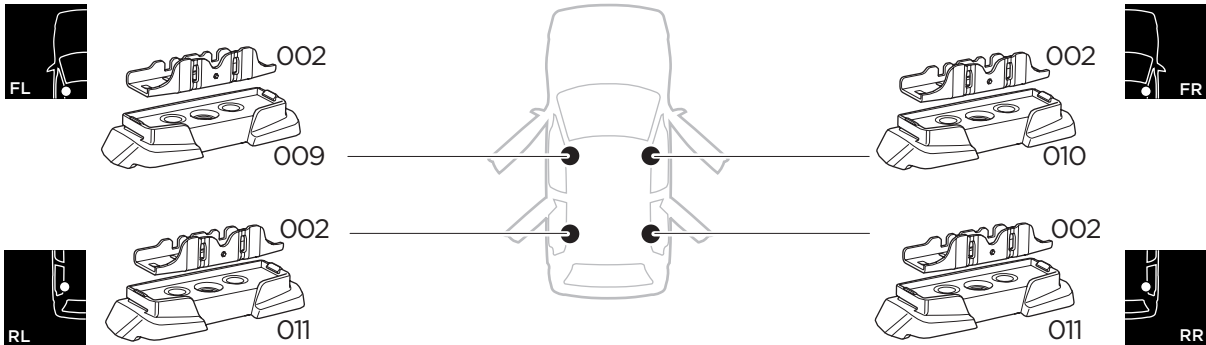

1

Kit 187058

SUBARU Levorg, 5-dr Estate, 14-20
SUBARU WRX, 4-dr Sedan, 18-

ISO 11154-E

This kit is only for vehicles with fixpoint mounting.

3

4

5