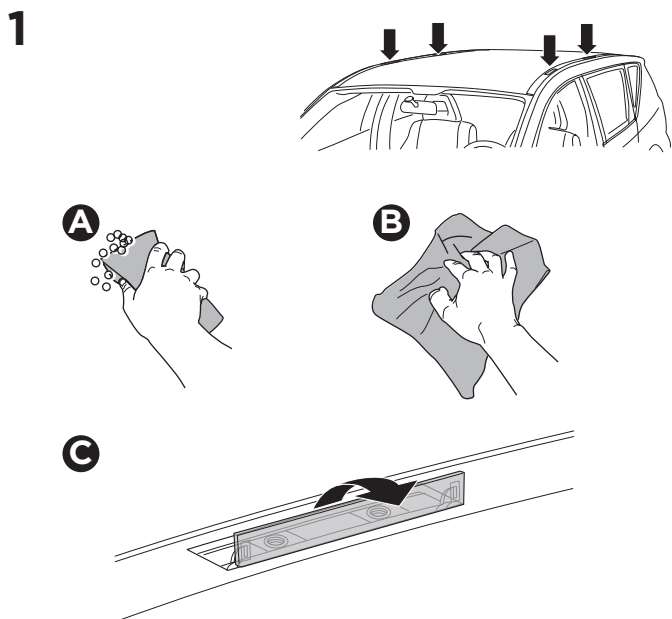

1

Kit 187058

SUBARU Levorg, 5-dr Estate, 14-20
SUBARU WRX, 4-dr Sedan, 18-

ISO 11154-E

This kit is only for vehicles with fixpoint mounting.

3

4

5