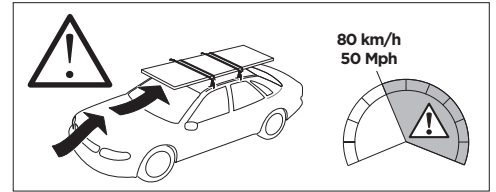

1

Kit 187058

SUBARU Levorg, 5-dr Estate, 14-20
SUBARU WRX, 4-dr Sedan, 18-

ISO 11154-E

This kit is only for vehicles with fixpoint mounting.

3

4

5